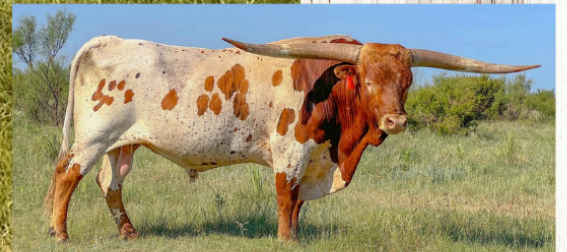

DOB: 10/19/2022

**Exposed to Solid Ground BCR 053
Cornerstone BCR X HR Slam's Rose**

**Donated By Matt & Jodie Marti –
Little hb Cattle Co.**

bombcitycattleco.com

Iron Breeze is a beautiful brindle & white heifer, with a combination of genetics that includes– Iron Span, Drag Iron, Top Caliber, and some well recognized Red McCombs and Alan Sparger animals. She sells exposed to Solid Ground BCR 053 (Cornerstone ECR X HR Slam's Rose)

Sire: IRON SPAN

Dam: LHB AMARILLO BREEZE